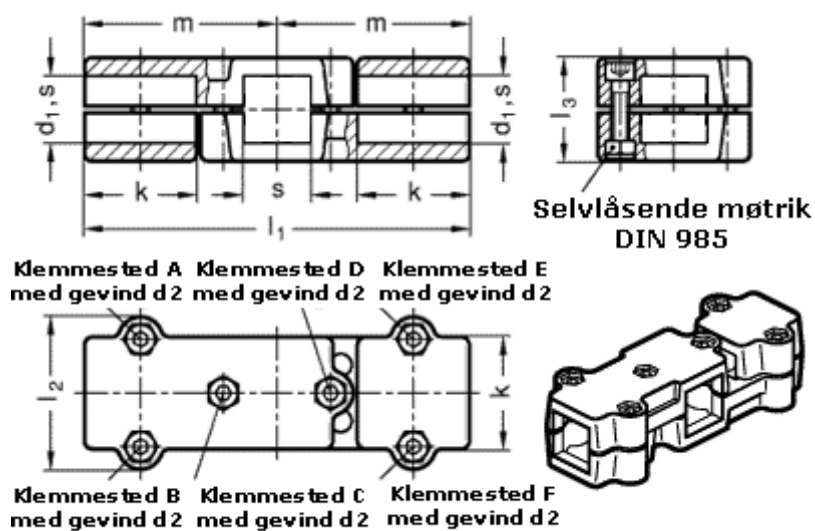

Article number: 20195V30602SW

Description: E+G double T-angel clamps
GN 195-V30-60-2-SW

Measures

d2 = M8

k = 60

l1 = 203

l2 = 79

l3 = 59

m = 101.5

s = V 30